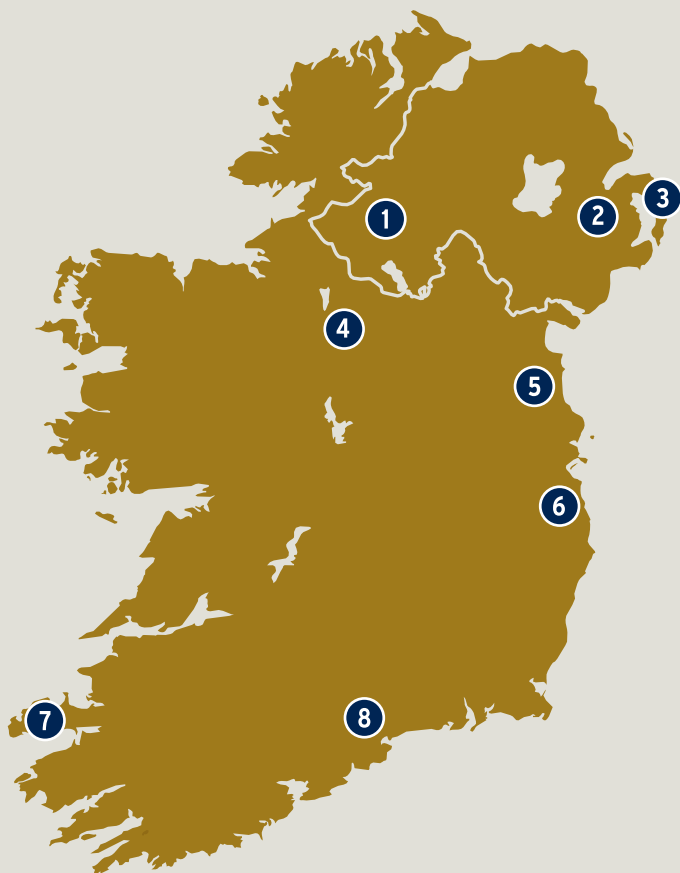

### GUNPOWDER

THE SHED DISTILLERY  
COUNTY LEITRIM

### BOATYARD DOUBLE GIN

BOATYARD DISTILLERY  
COUNTY FERMANAGH

### BLACKWATER NO. 5

BLACKWATER DISTILLERY  
COUNTY WATERFORD

# DISTILLERY MAP OF IRELAND

- 1 .....BOATYARD DISTILLERY, CO FERMANAGH
- 2..... RADEMON ESTATE DISTILLERY, CO DOWN
- 3.....ECHLINVILLE DISTILLERY, CO DOWN
- 4..... THE SHED DISTILLERY, CO LEITRIM
- 5 ..... LISTOKE DISTILLERY, CO LOUTH
- 6..... GLENDALOUGH DISTILLERY, CO WICKLOW
- 7.....DINGLE DISTILLERY, CO KERRY
- 8..... BLACKWATER DISTILLERY, CO WATERFORD